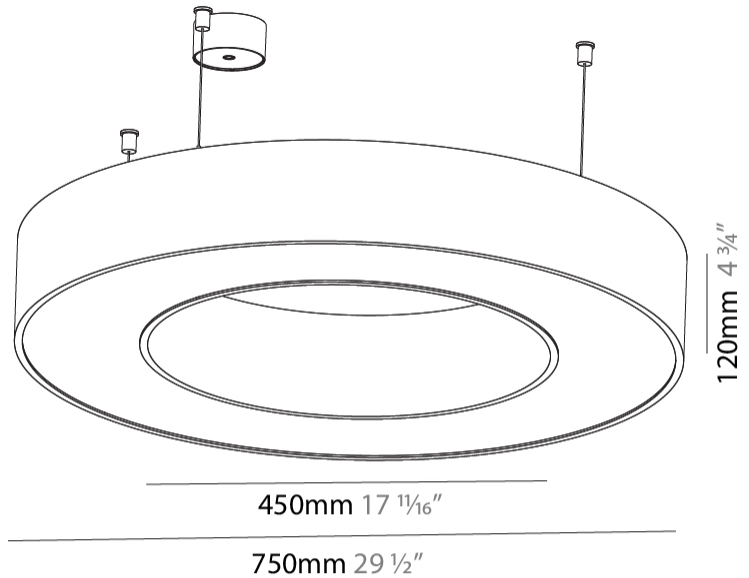

GENERAL

Series: Glorious
Subseries: Glorious
Brand: Prolight
Division: Architectural
Mounting Type: Suspension
Mounting Location: Ceiling
Subcategory: Ambient

PHYSICAL

Shape: Round
Diameter (mm): 750
Diameter (in): 29 1/2
Height (mm): 120
Height (in): 4 3/4
Max. Overall Height (mm): 2120
Max. Overall Height (in): 83 7/16
Light Distribution: Direct
Weight (kg): 7.062
Weight (lbs): 15.56
Diffuser: [PMMA - Opal or Micro-Prism](#)
Fixture Finish: [SSR / BKV / CWI / CRY / HAB / UFT / ITA / RUA / FTG / MYG / LOD / PUS / FRO / FUP / KIA / POP / BLS / SPG / MEY / GOH / GUM / CHC / COM / ABZ / JAG / OBR / MOS / ROR](#)
Fixture Material: Aluminum

ELECTRICAL

Lamp Type: LED (Zhaga Standard)
Input Wattage (W): 30
Total Output Wattage (W): 24 / 19.2 (3500K)
Dimming: [Non-Dimming / Phase Dimming (120Vac only) / 0-10V Dimming](#)
Driver Included: Yes
Driver Location: Integrated
Driver Type: Constant Current
Driver Class: Class 2
Input Voltage (V): 120 - 277
Constant Current (MA): 350 / 600 (3500K)

LED

Color Temperature (°K): [3000 / 3500 / 4000](#)
Max. Delivered Lumen (lm): 2770 / 2862 / 2920
CRI: >80 CRI
Efficiency (%): 65
Lamp Life (hrs): 50000

OPTICAL

RATINGS AND CERTIFICATIONS

Certified By: Certified for North American Standards
IP rating: IP20