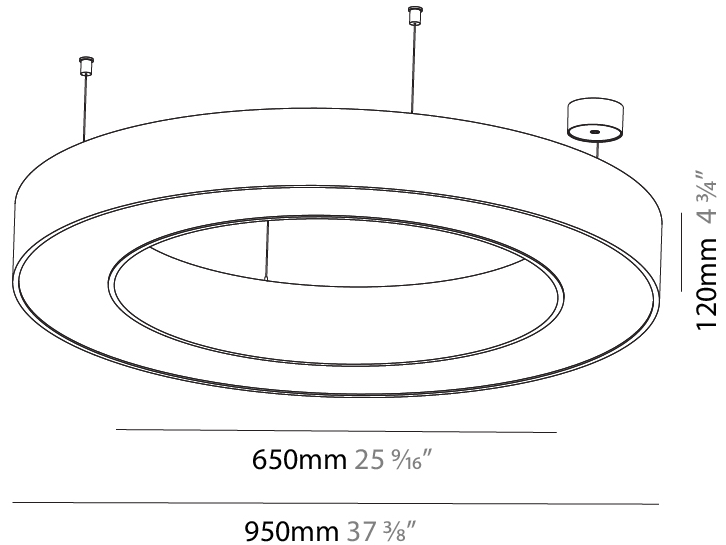

GENERAL

Series: Glorious
Subseries: Glorious
Brand: Prolight
Division: Architectural
Mounting Type: Suspension
Mounting Location: Ceiling
Subcategory: Ambient

PHYSICAL

Shape: Round
Diameter (mm): 950
Diameter (in): 37 ⁷/₈
Height (mm): 120
Height (in): 4 ³/₄
Max. Overall Height (mm): 2120
Max. Overall Height (in): 83 ⁷/₁₆
Light Distribution: Direct
Weight (kg): 9.172
Weight (lbs): 20.22
Diffuser: [PMMA - Opal or Micro-Prism](#)
Fixture Finish: [SSR / BKV / CWI / CRY / HAB / UFT / ITA / RUA / FTG / MYG / LOD / PUS / FRO / FUP / KIA / POP / BLS / SPG / MEY / GOH / GUM / CHC / COM / ABZ / JAG / OBR / MOS / ROR](#)
Fixture Material: Aluminum

ELECTRICAL

Lamp Type: LED (Zhaga Standard)
Input Wattage (W): 45
Total Output Wattage (W): 36 / 28.8 (3500K)
Dimming: [Non-Dimming / Phase Dimming (120Vac only) / 0-10V Dimming](#)
Driver Included: Yes
Driver Location: Integrated
Driver Type: Constant Current
Driver Class: Class 2
Input Voltage (V): 120 - 277
Constant Current (MA): 350 / 900 (3500K)

LED

[Color Temperature (°K): 3000 / 3500 / 4000](#)
Max. Delivered Lumen (lm): 4150 / 4302 / 4390
CRI: >80 CRI
Efficiency (%): 65
Lamp Life (hrs): 50000

OPTICAL

RATINGS AND CERTIFICATIONS

Certified By: Certified for North American Standards
IP rating: IP20